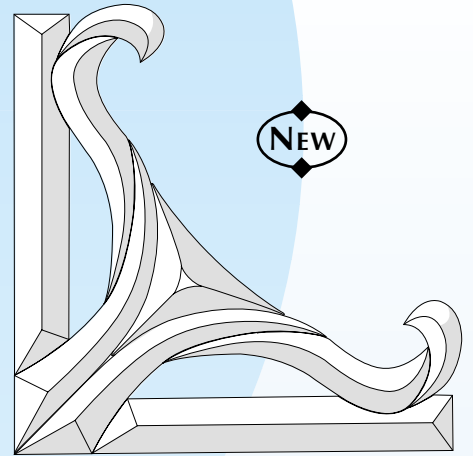

CORNER BEVELS

CORNER CLUSTERS

NEW

RB 395
152mm x 152mm x 38mm
To fit 38mm system

NEW

RB 396
254mm x 254mm x 25mm

NEW

RB 392
254mm x 254mm
To fit 25mm system
Circle can be replaced by
30mm jewel - see page 50