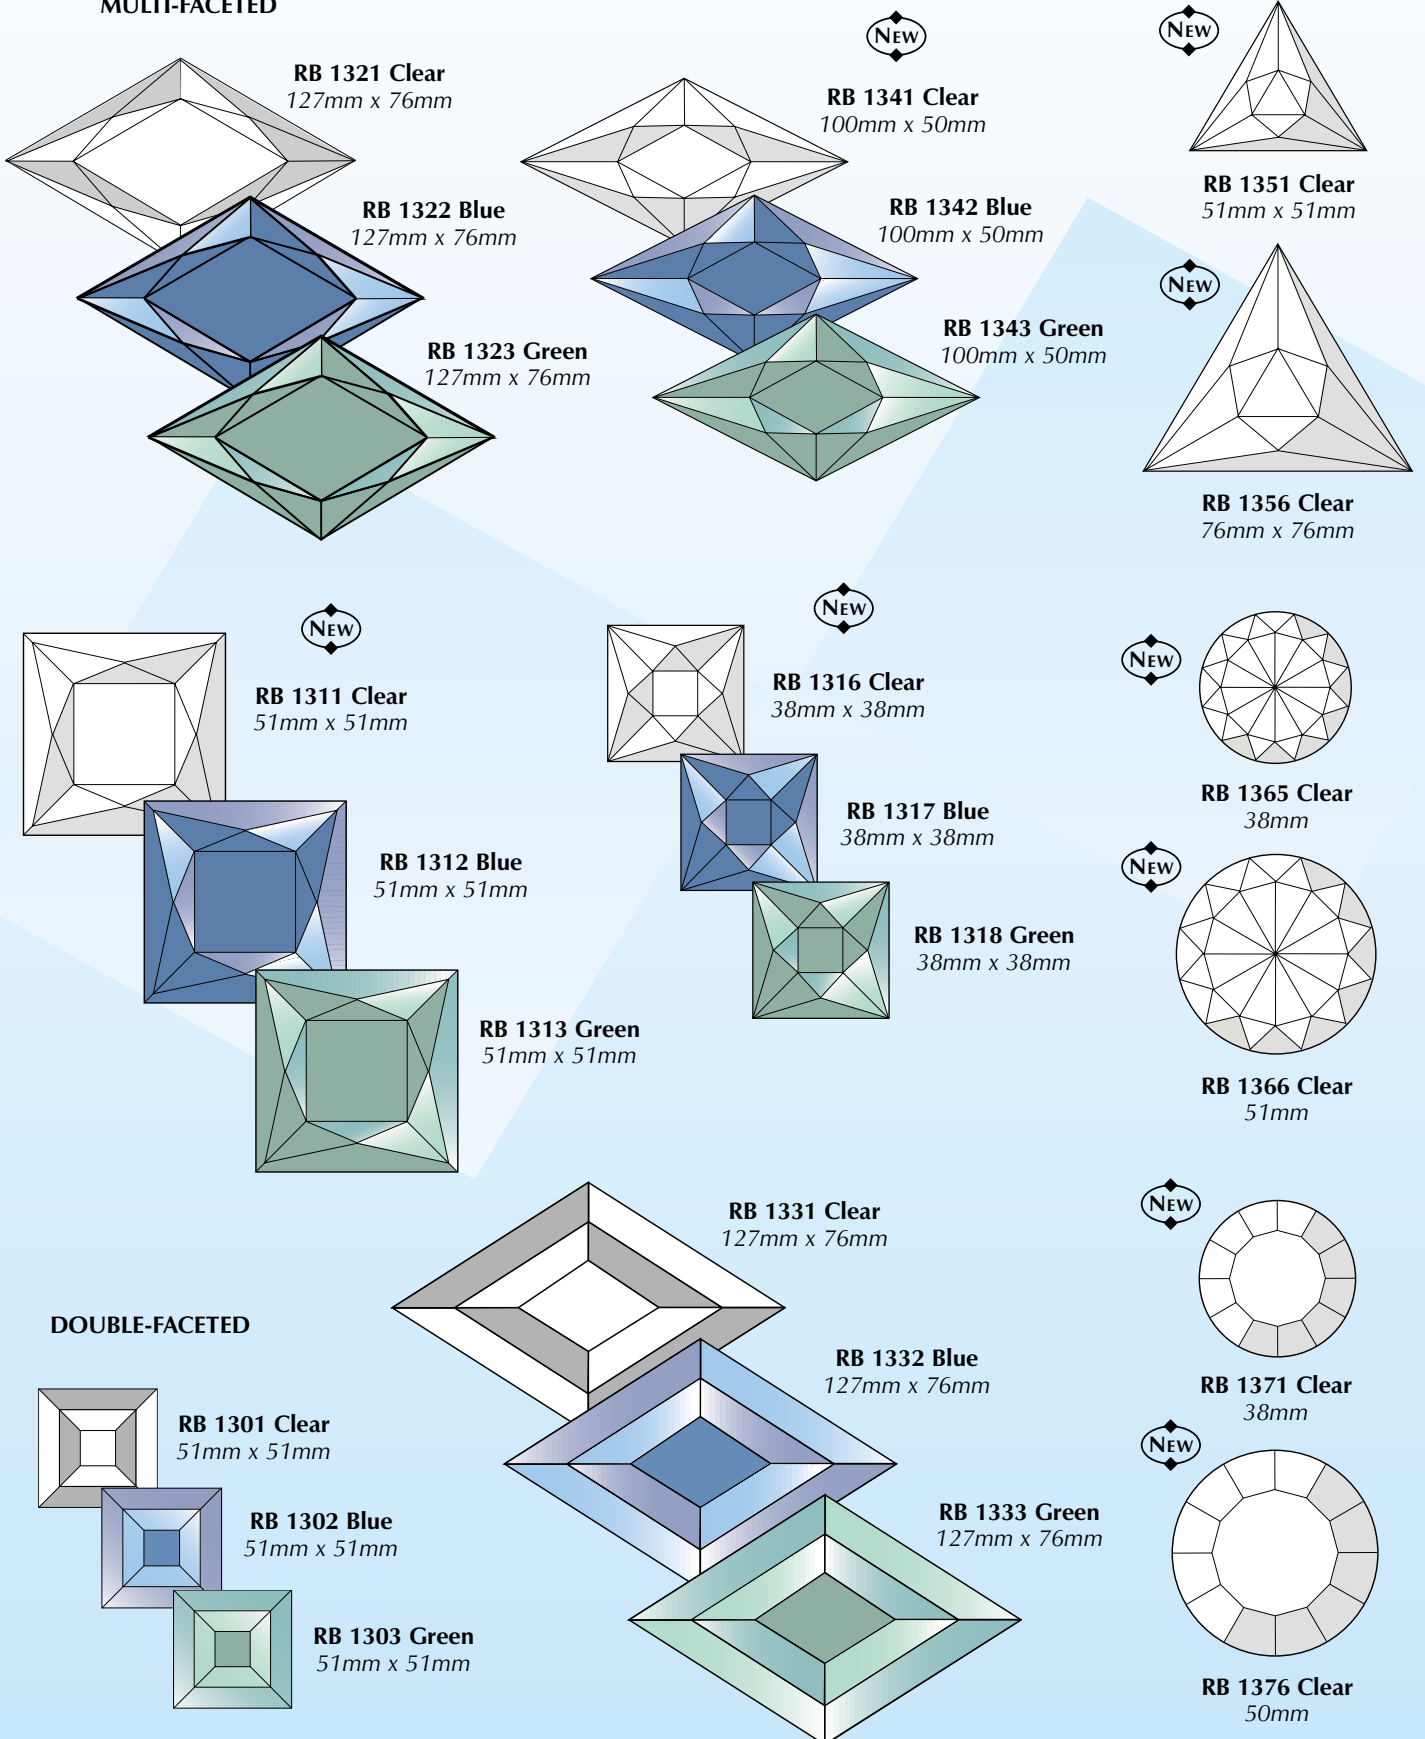

MULTI-FACETED BEVELS

GIVING YOU AN 'EXTRA EDGE' IN DESIGNER APPEAL

Colour variation may occur between batches on all coloured bevels

ALL MULTI FACETED BEVELS ARE SEAMED

MULTI-FACETED

DOUBLE-FACETED