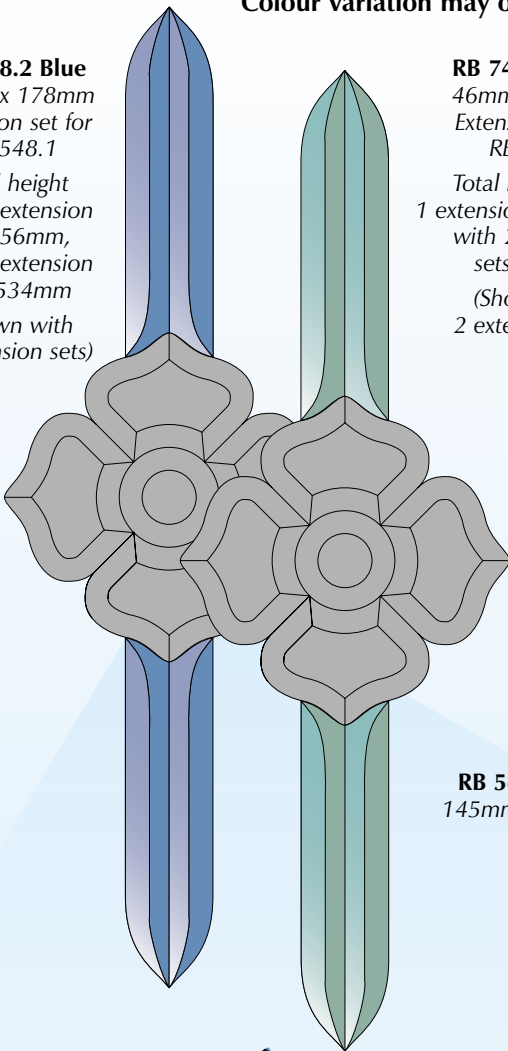

All dimensions are in millimetres and are approximate.

ENDLESS POSSIBILITIES!

MULTI COLOURED BEVELS

Colour variation may occur between batches on all coloured bevels

RB 581.1 Blue
216mm x 152mm

RB 681.1 Bronze
216mm x 152mm

RB 781.1 Green
216mm x 152mm

RB 558.1 Blue
182mm x 152mm

RB 658.1 Bronze
182mm x 152mm

RB 758.1 Green
182mm x 152mm

RB 495 Pink & Green
240mm x 245mm

RB 495.2 Pink & Green
240mm x 245mm

RB 582.1 Blue
228mm x 133mm

RB 682.1 Bronze
228mm x 133mm

RB 782.1 Green
228mm x 133mm

RB 496 Green
76mm x 36mm

RB 505.1 Blue
191mm x 114mm

RB 605.1 Bronze
191mm x 114mm

RB 705.1 Green
191mm x 114mm

RB 532.1 Blue
193mm x 196mm

RB 732.1 Green
193mm x 196mm

MULTI COLOURED BEVELS

Colour variation may occur between batches on all coloured bevels

RB 548.2 Blue
46mm x 178mm
Extension set for
RB 548.1

Total height
with 1 extension
set 356mm,
with 2 extension
sets 534mm
(Shown with
2 extension sets)