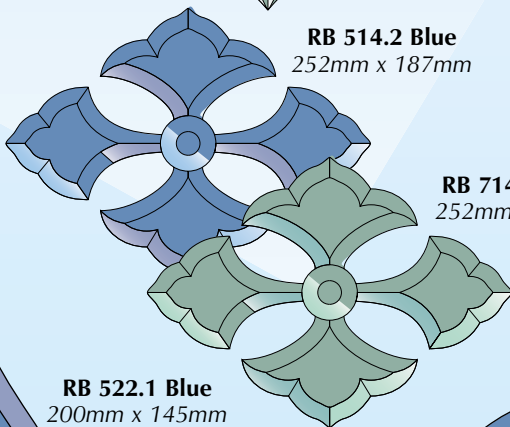

RB 549.1 Blue
145mm x 180mm

RB 749.1 Green
145mm x 180mm

RB 296RCBL Blue
105mm x 118mm

RB 296RCGR Green
105mm x 118mm

RB 514.2 Blue
252mm x 187mm

RB 714.2 Green
252mm x 187mm

RB 502.1 Blue
165mm x 127mm

RB 702.1 Green
165mm x 127mm