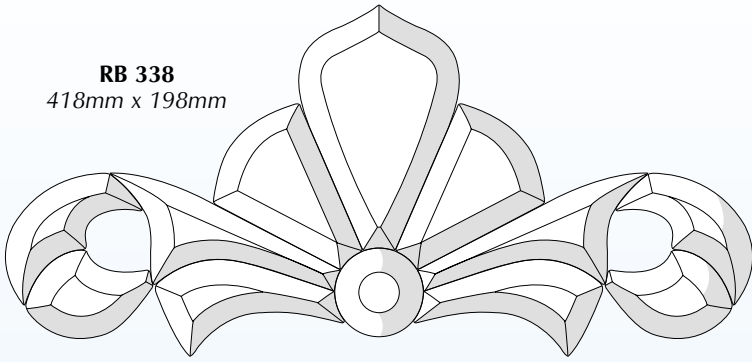

FANLIGHT BEVELS

RB 338
418mm x 198mm