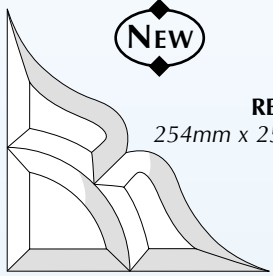

CORNER BEVELS

CORNER CLUSTERS

NEW

RB 395
152mm x 152mm x 38mm
To fit 38mm system

NEW

RB 396
254mm x 254mm x 25mm

NEW

RB 392
254mm x 254mm
To fit 25mm system
Circle can be replaced by
30mm jewel - see page 50