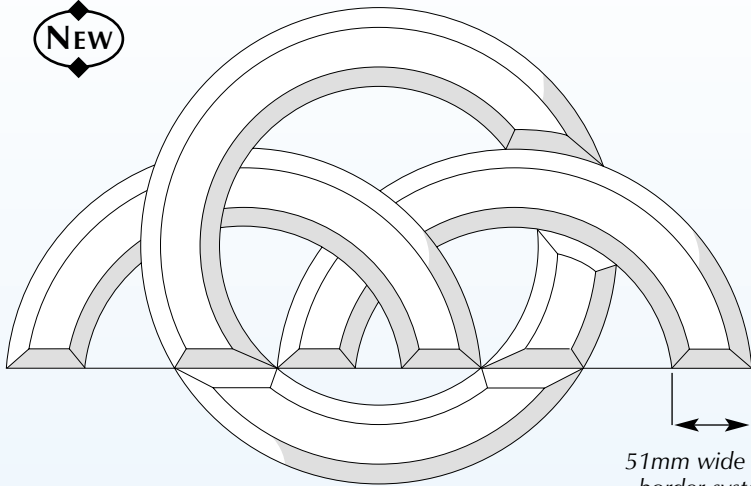

THE BEVEL FINDER

Every bevel, every reference number and where to find it in the most comprehensive decorative glass bevel catalogue ever.

Note: All dimensions appear as WIDTH x HEIGHT. Seamed Bevels are shown as S

MULTI-COLOUR DOOR BEVELS

RB 801
283mm x 520mm

RB 802
203mm x 355mm

RB 803
220mm x 460mm

RB 804
125mm x 520mm

RB 805
112mm x 397mm

RB 806
234mm x 581mm

DOOR BEVELS

NEW

RB 133
480mm x 307mm

51mm wide to fit
border system,
page 28

NEW

RB 296
408mm x 510mm

Replacement centre
available Glue Chip,
Blue or Green
- see pages 32,47

NEW

RB 294
200mm x 710mm