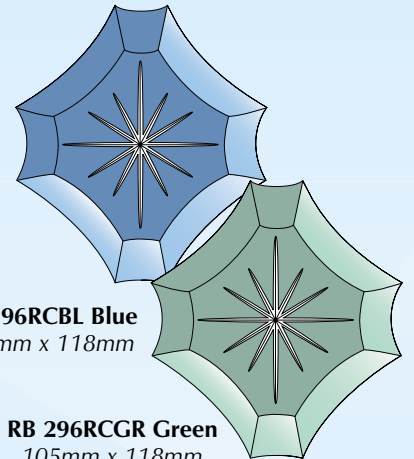

RB 748.2 Green
46mm x 178mm
Extension set for
RB 748.1

Total height with
1 extension set 356mm,
with 2 extension
sets 534mm
(Shown with
2 extension sets)

RB 548.1 Blue
178mm x 178mm

RB 748.1 Green
178mm x 178mm

RB 549.1 Blue
145mm x 180mm

RB 749.1 Green
145mm x 180mm

RB 296RCBL Blue
105mm x 118mm

RB 296RCGR Green
105mm x 118mm

RB 514.2 Blue
252mm x 187mm

RB 714.2 Green
252mm x 187mm

RB 502.1 Blue
165mm x 127mm

RB 702.1 Green
165mm x 127mm