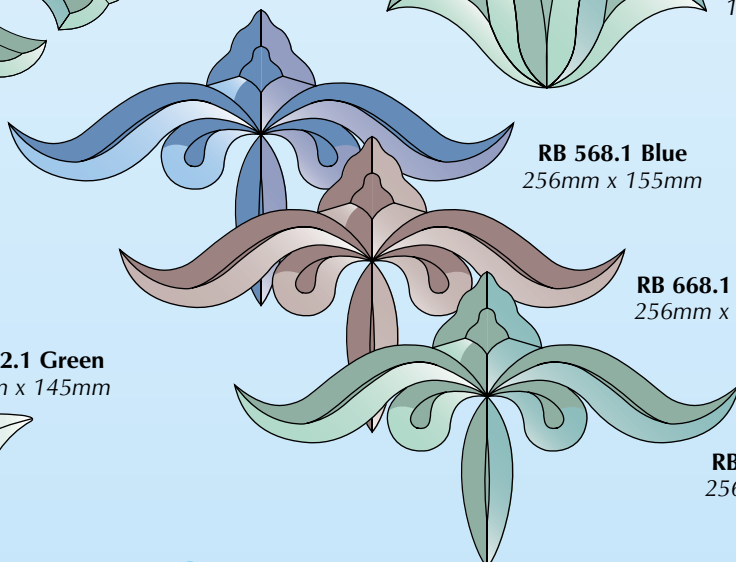

All dimensions are in millimetres and are approximate.

ENDLESS POSSIBILITIES!

MULTI COLOURED BEVELS

Colour variation may occur between batches on all coloured bevels

RB 581.1 Blue
216mm x 152mm

RB 681.1 Bronze
216mm x 152mm

RB 748.2 Green
46mm x 178mm
Extension set for
RB 748.1

Total height with
1 extension set 356mm,
with 2 extension
sets 534mm
(Shown with
2 extension sets)

RB 548.1 Blue
178mm x 178mm

RB 748.1 Green
178mm x 178mm

RB 549.1 Blue
145mm x 180mm

RB 749.1 Green
145mm x 180mm

RB 296RCBL Blue
105mm x 118mm

RB 296RCGR Green
105mm x 118mm

RB 514.2 Blue
252mm x 187mm

RB 714.2 Green
252mm x 187mm

RB 502.1 Blue
165mm x 127mm

RB 702.1 Green
165mm x 127mm

RB 522.1 Blue
200mm x 145mm

RB 622.1 Bronze
200mm x 145mm

RB 722.1 Green
200mm x 145mm

RB 568.1 Blue
256mm x 155mm

RB 668.1 Bronze
256mm x 155mm

RB 768.1 Green
256mm x 155mm

MULTI COLOURED BEVELS

Colour variation may occur between batches on all coloured bevels