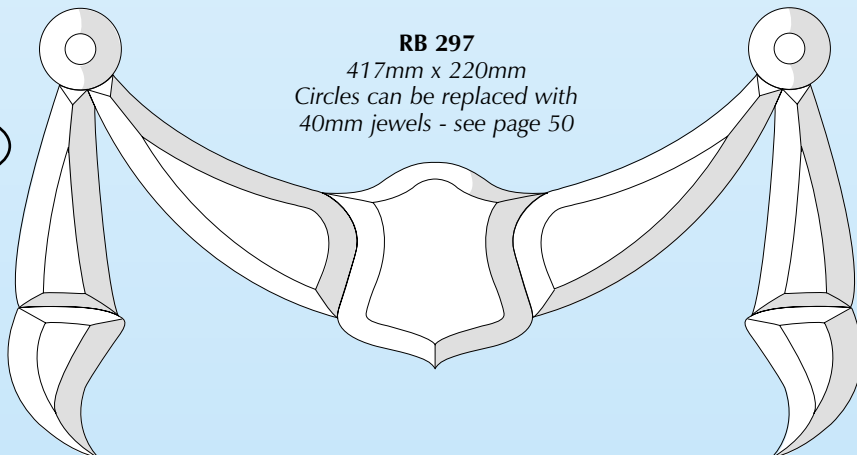

RB 297
417mm x 220mm
Circles can be replaced with
40mm jewels - see page 50