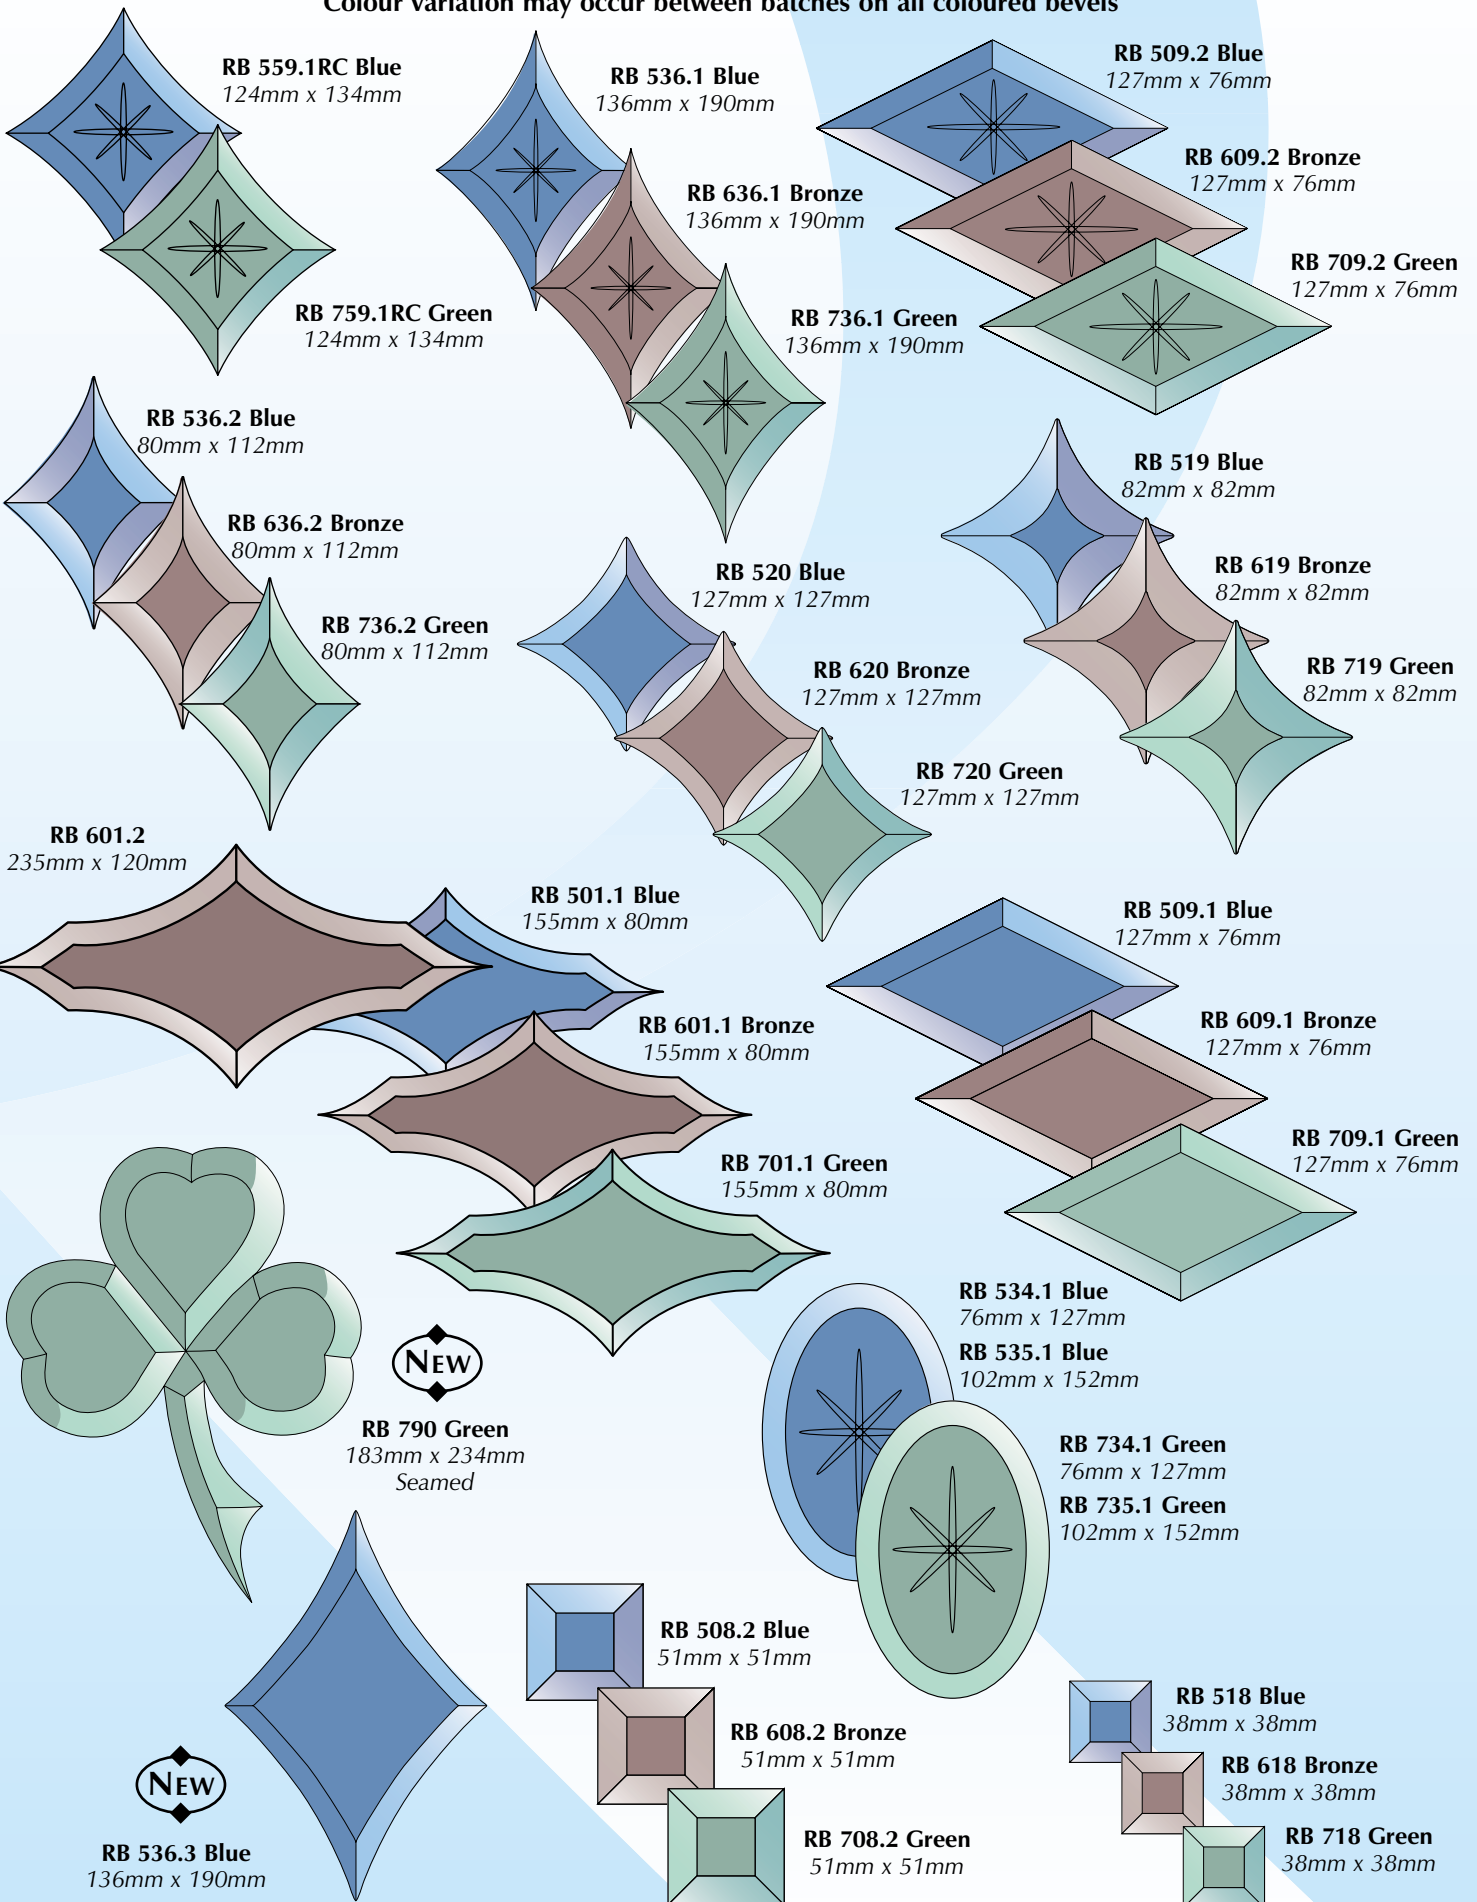

RB 549.1 Blue
145mm x 180mm

RB 749.1 Green
145mm x 180mm

RB 296RCBL Blue
105mm x 118mm

RB 296RCGR Green
105mm x 118mm

RB 514.2 Blue
252mm x 187mm

RB 714.2 Green
252mm x 187mm

RB 502.1 Blue
165mm x 127mm

RB 702.1 Green
165mm x 127mm

RB 522.1 Blue
200mm x 145mm

RB 622.1 Bronze
200mm x 145mm

RB 722.1 Green
200mm x 145mm

RB 568.1 Blue
256mm x 155mm

RB 668.1 Bronze
256mm x 155mm

RB 768.1 Green
256mm x 155mm

MULTI COLOURED BEVELS

Colour variation may occur between batches on all coloured bevels