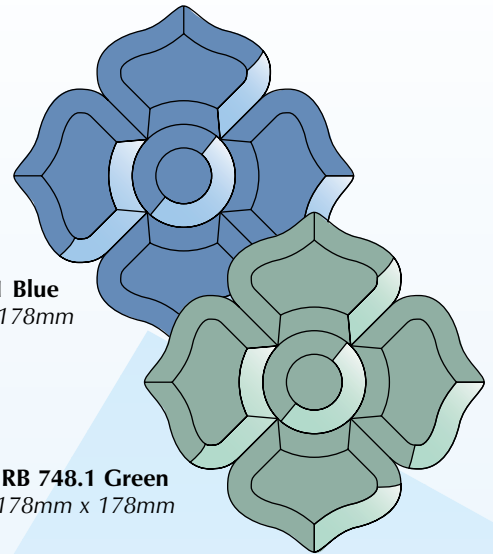

RB 548.1 Blue
178mm x 178mm

RB 748.1 Green
178mm x 178mm