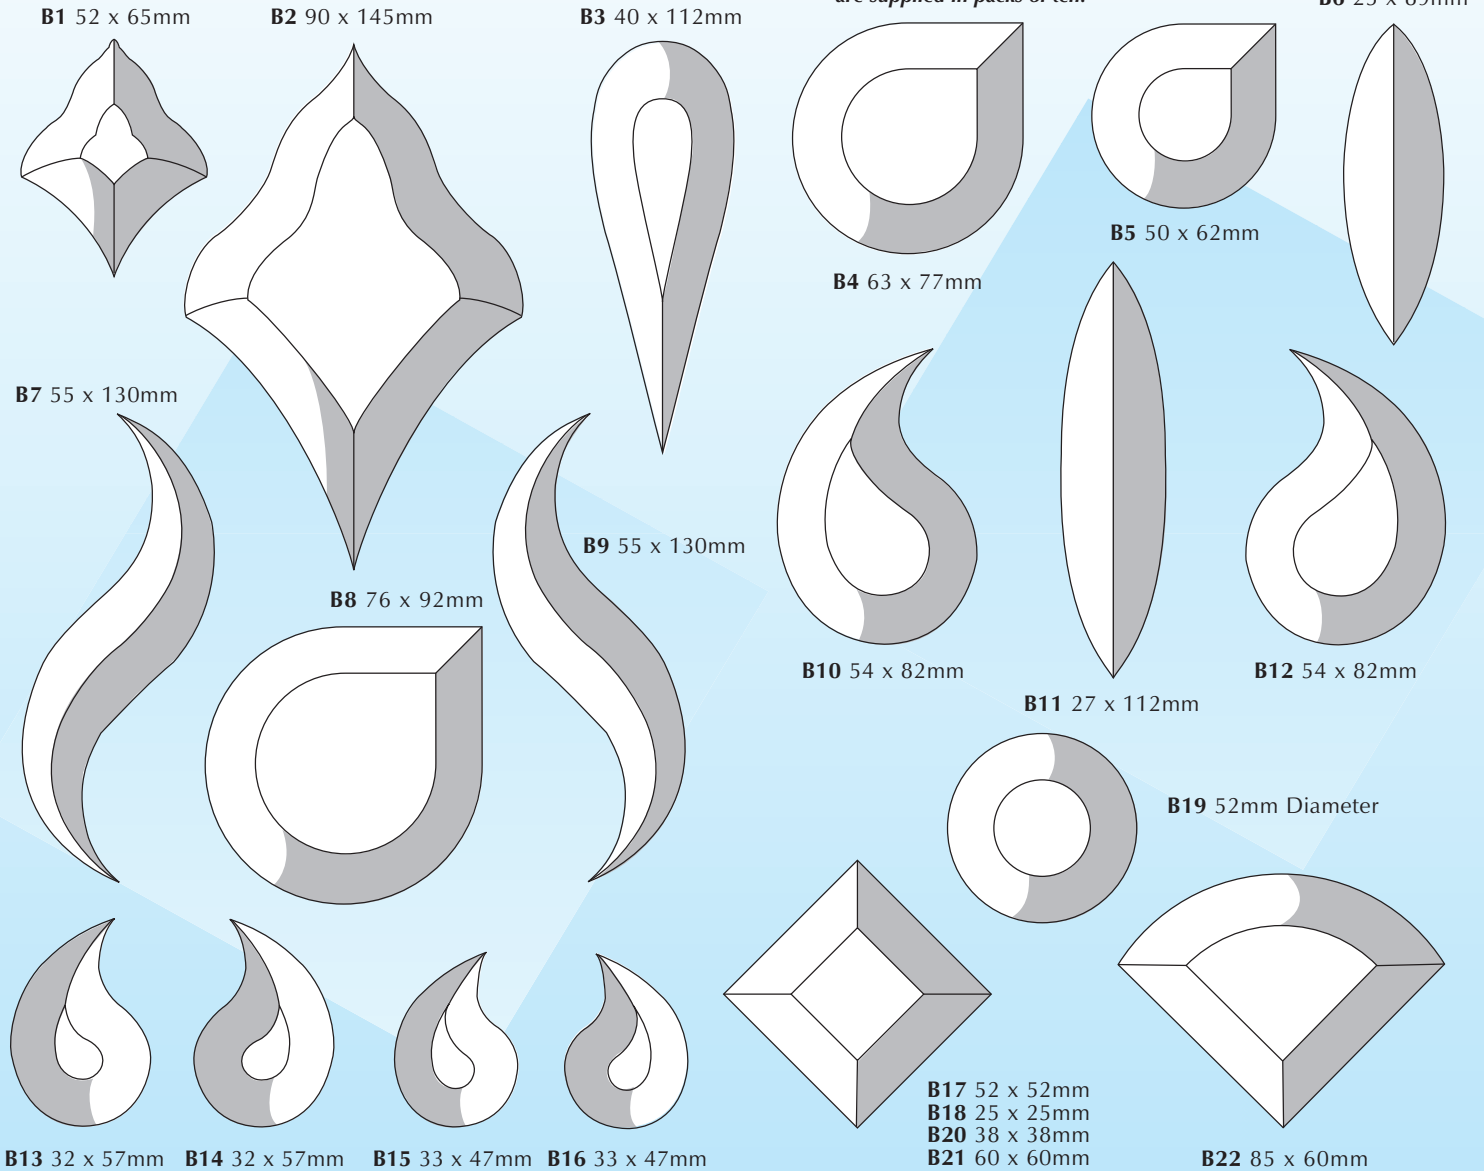

NEW

RB 436.1
136mm x 190mm

NEW

RB 436.2
80mm x 112mm

RB 46.1
82mm x 82mm

PLEASE NOTE
Star Bevels dimensions are
Point to Point as shown.

RB 401.3
155mm x 80mm

RB 401.4
235mm x 120mm

NEW

RB 296RCGC
105mm x 118mm

RB 39.1 127mm x 76mm
RB 39.2 152mm x 102mm
RB 39.4 100mm x 50mm

NEW

RB 39.5
127mm x 76mm

NEW

RB 427
51mm x 51mm

RB 40.1
51mm x 51mm

RB 428
70mm x 146mm
Glue Chip

RB 434.1
76mm x 127mm

RB 435.1
101mm x 152mm

THE DESIGNER COLLECTION

ALL DESIGNER COLLECTION BEVELS ARE SEAMED

Now a firmly established favourite with decorative glass studios, the RegaLead Designer Collection is a simple, yet innovative concept for creating imaginative bevel designs for windows, doors and fanlights. Using just the 19 basic bevel shapes illustrated below, and the full-size positional templates that are also available, you can assemble them into an almost infinite number of combinations enabling you to create a virtually endless range of attractive designs.

Note: All bevels in the Designer Collection are supplied in packs of ten.

THE INSPIRATION FOR INNOVATION

Turn over the page to see a superb selection of designs achieved by using just the 19 basic shapes above. Each design is also accompanied by a 'Shopping List' which identifies the bevels required for its assembly.