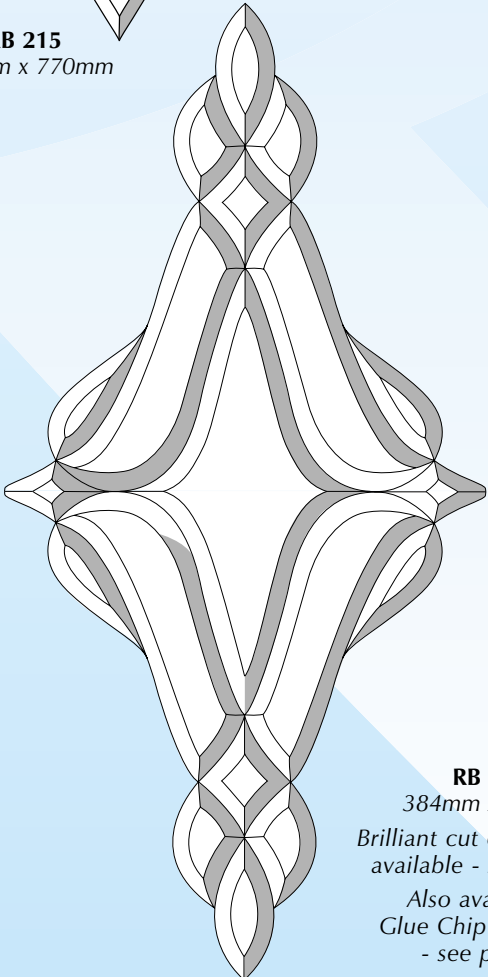

RB 75.1
384mm x 769mm
*Brilliant cut centre option
available - see page 32*
*Also available in
Glue Chip (RB 475.1)
- see page 40*