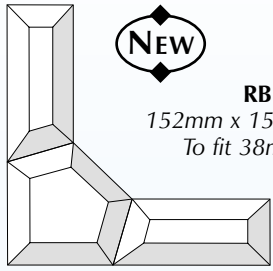

CORNER BEVELS

CORNER CLUSTERS

NEW

RB 395
152mm x 152mm x 38mm
To fit 38mm system