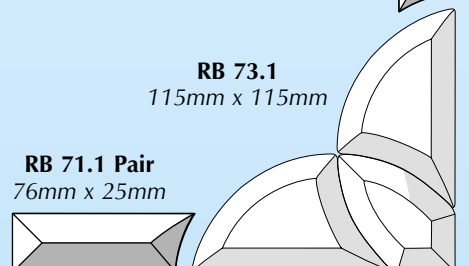

RB 71.1 Pair
76mm x 25mm