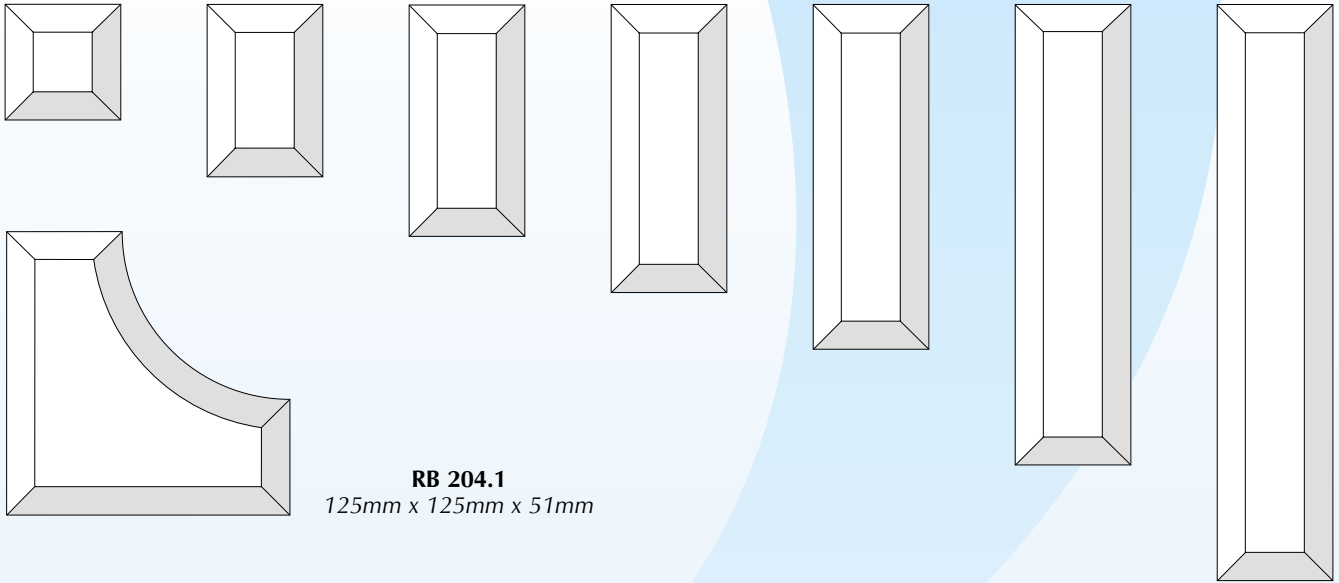

RB 379
179mm x 225mm

RB 380
179mm x 187mm

RB 358
173mm x 153mm

SIMPLE CORNER & PENCIL BEVELS

51mm BORDER SYSTEM

RB 204.1
125mm x 125mm x 51mm

RB 124 CB
51mm x 101mm

- RB 8.1** 51mm x 76mm
- RB 8.2** 51mm x 51mm
- RB 8.3** 51mm x 102mm
- RB 8.4** 51mm x 152mm
- RB 8.5** 51mm x 127mm
- RB 8.6** 51mm x 203mm
- RB 8.7** 51mm x 254mm