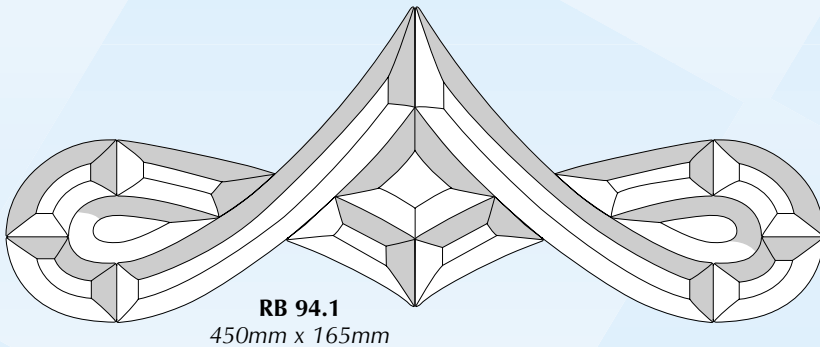

THE BEVEL FINDER

Every bevel, every reference number and where to find it in the most comprehensive decorative glass bevel catalogue ever.

Note: All dimensions appear as WIDTH x HEIGHT. Seamed Bevels are shown as S

RB 95.1
Mackintosh Style Rose
110mm Diameter

FANLIGHT BEVELS

RB 338
418mm x 198mm

RB 90.1
180mm x 135mm

RB 381
423mm x 166mm

RB 91.1
260mm x 155mm

RB 94.1
450mm x 165mm

RB 387
250mm x 120mm
(Fanlight version of
RB 301)