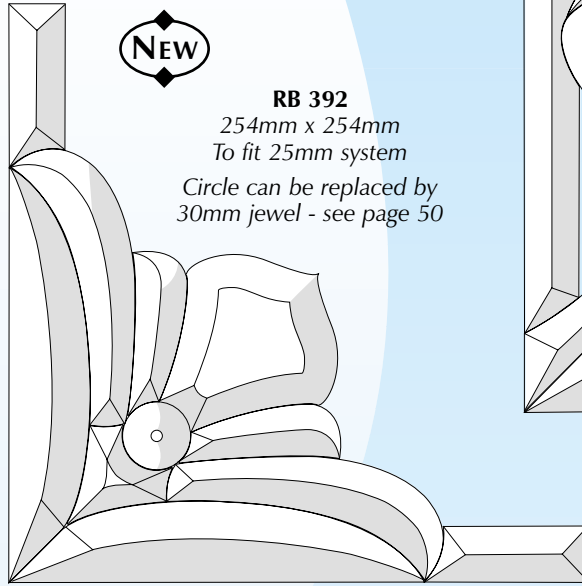

CORNER BEVELS

CORNER CLUSTERS

NEW

RB 395
152mm x 152mm x 38mm
To fit 38mm system

NEW

RB 396
254mm x 254mm x 25mm

NEW

RB 392
254mm x 254mm
To fit 25mm system
Circle can be replaced by
30mm jewel - see page 50

NEW

RB 391
203mm x 203mm x 25mm
To fit 25mm system

EXTENSION SETS

RB 48.2
46mm x 178mm
2 piece extension set
for **RB 48.1**
Total height with
1 extension set
356mm, with
2 extension sets
534mm

(Shown with 2 extension sets)