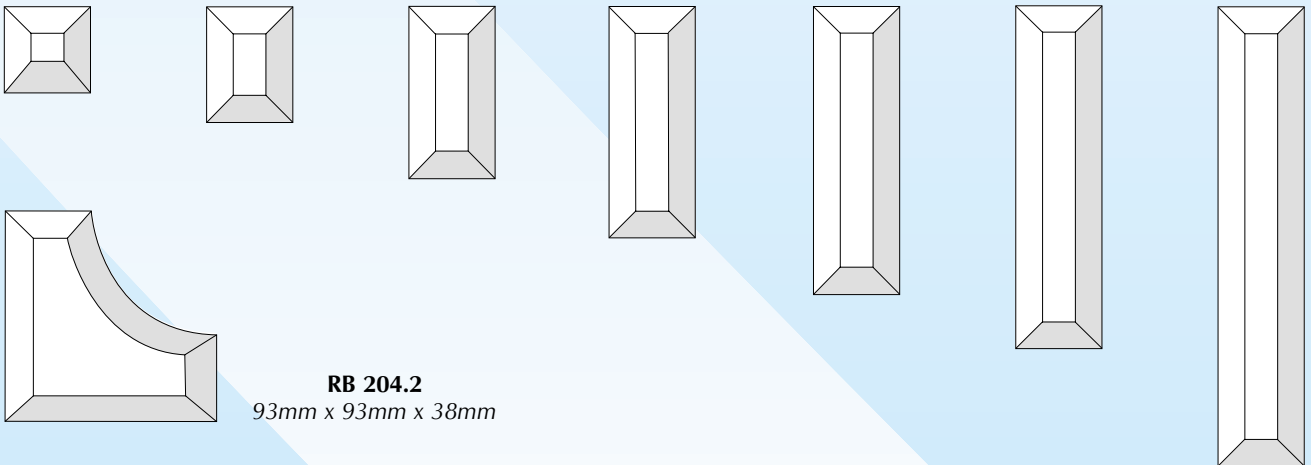

38mm BORDER SYSTEM

RB 204.2
93mm x 93mm x 38mm