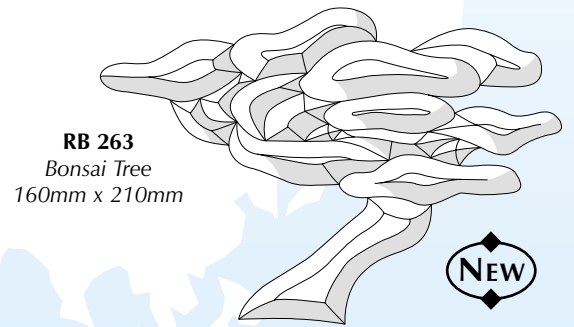

RB 263
Bonsai Tree
160mm x 210mm