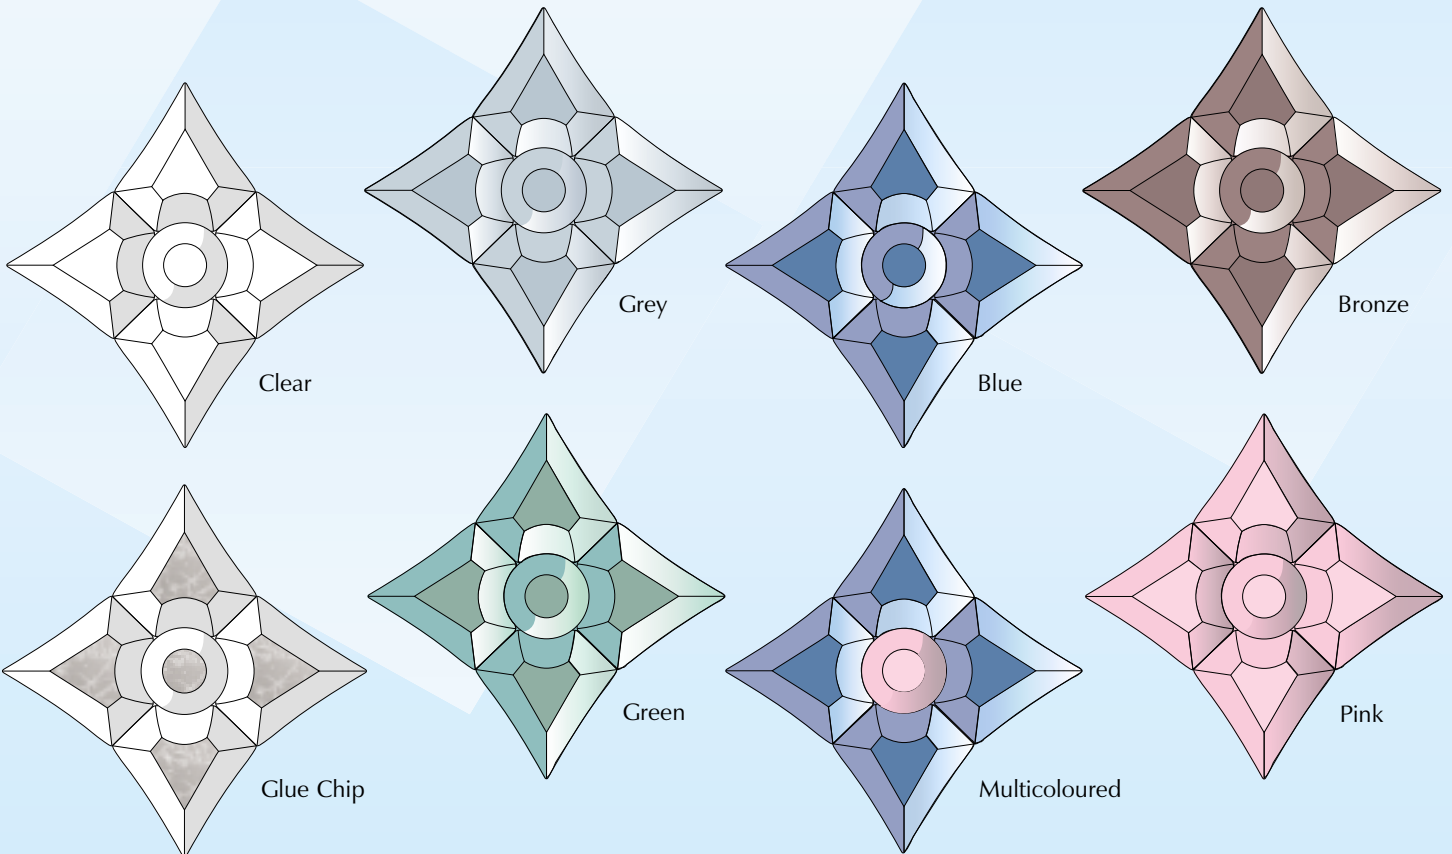

Bevelled Edges

Glass is 5mm thick.

Edge thicknesses available are:

Standard Edge - for overlay
- between 1.5mm and 1.8mm thick

Thick Edge - for traditional stained glass
using lead came - approx 2.5mm thick

Seamed Edge - highly polished for use
without any lead around the edge

Ordering a Custom Bevel

Send a sketch or design idea, with dimensions and quantity required. We will produce a quotation. If the quotation is acceptable we will produce the design template (if required) and order a sample bevel for you.

Pricing

Prices are based on:

- A design fee for the template, charged only once per design
- A set-up charge, charged only once per design
- The cost of the beveling and the glass

The larger quantity you order the more cost effective it is.