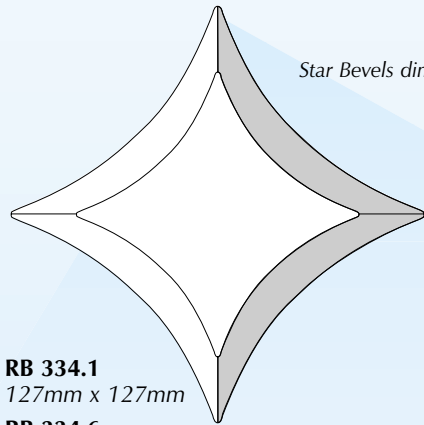

FEATURE BEVELS - STARS, DIAMONDS, TRIANGLES

RB 331
154mm x 230mm
RB 332-2
190mm x 254mm
RB 333.2
143mm x 190mm

RB 332-1
192mm x 254mm
RB 333.1 POL
143mm x 190mm
RB 333.3 FRO
143mm x 190mm

RB 36.1
136mm x 190mm
Polished Brilliant Cut
RB 36.3
136mm x 190mm
Frosted Brilliant Cut

RB 334.1
127mm x 127mm
RB 334.6
175mm x 175mm
RB 334.7
143mm x 143mm

PLEASE NOTE
Star Bevels dimensions are Point to Point as shown.

RB 334.5
115mm x 115mm
RB 334.8
98mm x 98mm

RB 334.2
82mm x 82mm
RB 334.3
64mm x 64mm
RB 334.4
50mm x 50mm