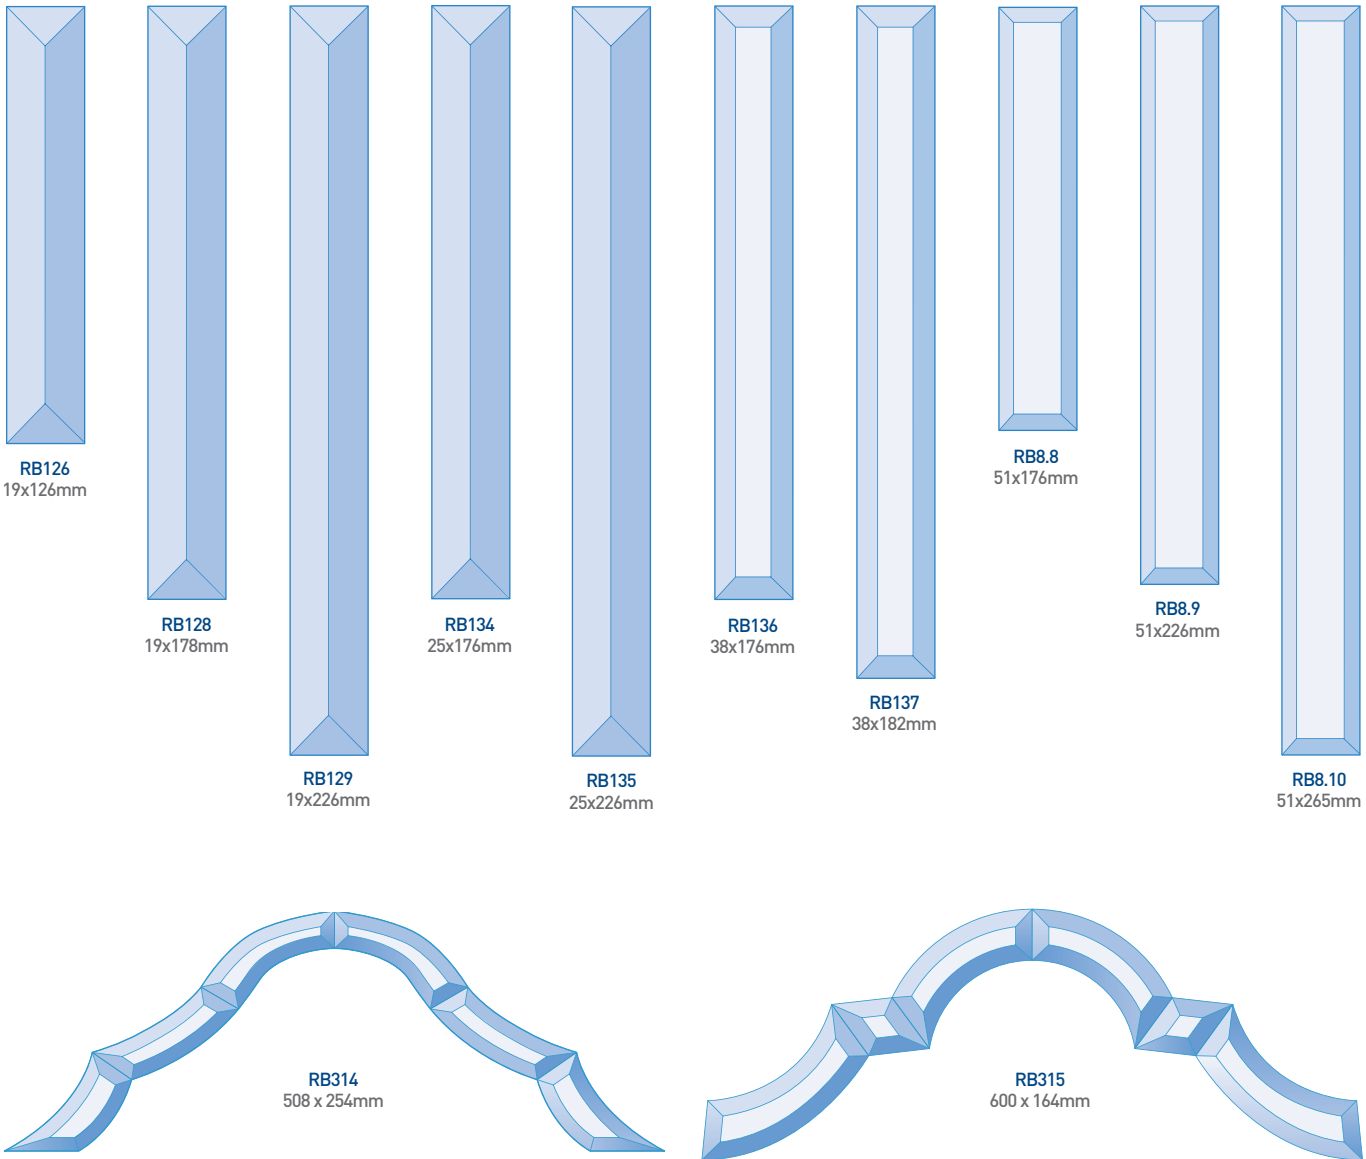

RB241
222 x 372mm

RB1291
52 x 127mm
RB1299
106 x 106mm

RB1292
80 x 112mm
RB1293
100 x 140mm
RB1294
102 x 146mm

RB1298
78 x 78mm
RB1299
106 x 106mm

RB1295
80 x 112mm
RB1296
110 x 140mm
RB1297
125 x 133mm

regalead | glass bevels

Roundels

Roundels are a common feature in Victorian and Edwardian glass design and until now, it has not been possible to add these elements to Decorative Overlay glass panels. With our new manufacturing technique, we can offer the beauty of Roundels with the practicality of smooth backs making them ideal for bonding with UV adhesives.