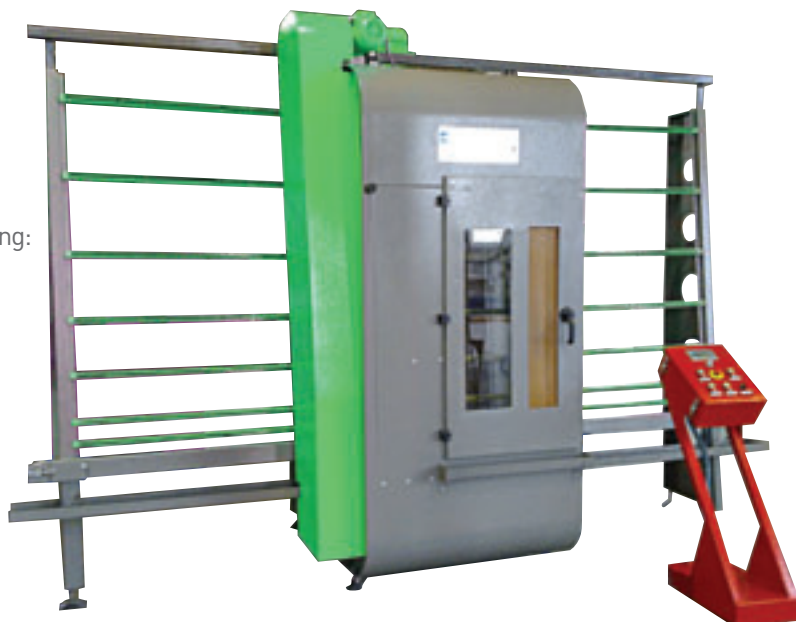

CadBlast is the latest addition to the RegaLead range of flat glass decoration materials and is a full range of materials and equipment for sandblasting of glass including:

- Manual and Automatic machines
- Wide range of Vinyls and application papers
- Range of Aluminium Oxide abrasive grits
- Plotters and software for resist production
- Books and DVD training materials
- Large range of design CD's
- Nanogate Clear and Coloured Fingerprint protection chemicals
- Cadram SandBlast infill colour system